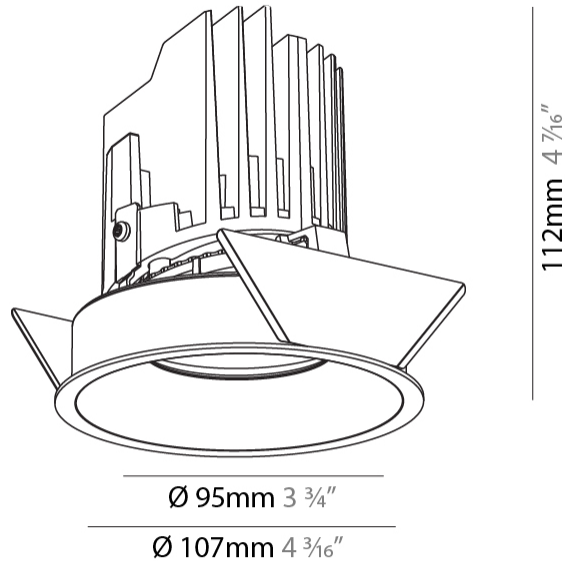

GENERAL

Series: Bioniq
 Subseries: Bioniq Round Semi Adjustable
 Brand: Prolicht
 Division: Architectural
 Mounting Type: Recessed
 Mounting Location: Ceiling
 Subcategory: Downlight

PHYSICAL

Shape: Round
 Diameter (mm): 107
 Diameter (in): 4 3/16
 Height (mm): 112
 Height (in): 4 7/16
 Ceiling Thickness (mm): 10 / 12.5 / 15
 Ceiling Thickness (in): 3/8 or 1/2 or 9/16
 Min. Recessing Depth (mm): 130
 Min. Recessing Depth (in): 5 1/8
 Light Distribution: Adjustable / Downlight
 Weight (kg): 0.485
 Weight (lbs): 1.07
 Fixture Finish: SSR / BKV / CWI / CRY / HAB / UFT / ITA / RUA / FTG / MYG / LOD / PUS / FRO / FUP / KIA / POP / BLS / SPG / MEY / GOH / GUM / CHC / COM / ABZ / JAG / OBR / MOS / ROR
 Fixture Material: Aluminum Die Cast
 Cut-out Measurements: 98mm / 3 7/8"

OPTICAL

Reflector: 20 / 40 / 60
 Adjustability: Rotational 355°, Tilt 10°

RATINGS AND CERTIFICATIONS

Certified By: Certified for North American Standards
 IP rating: IP20

BIONIQ ROUND SEMI ADJUSTABLE RECESSED

GENERAL

Series: Bioniq
Subseries: Bioniq Round Semi Adjustable
Brand: Prolicht
Division: Architectural
Mounting Type: Recessed
Mounting Location: Ceiling
Subcategory: Downlight

PHYSICAL

Shape: Round
Diameter (mm): 107
Diameter (in): 4 3/16
Height (mm): 112
Height (in): 4 7/16
Ceiling Thickness (mm): 10 / 12.5 / 15
Ceiling Thickness (in): 3/8 or 1/2 or 9/16
Min. Recessing Depth (mm): 130
Min. Recessing Depth (in): 5 1/8
Light Distribution: Adjustable / Downlight
Weight (kg): 0.465
Weight (lbs): 1.03
Fixture Finish: SSR / BKV / CWI / CRY / HAB / UFT / ITA / RUA / FTG / MYG / LOD / PUS / FRO / FUP / KIA / POP / BLS / SPG / MEY / GOH / GUM / CHC / COM / ABZ / JAG / OBR / MOS / ROR
Fixture Material: Aluminum Die Cast
Cut-out Measurements: 98mm / 3 7/8"